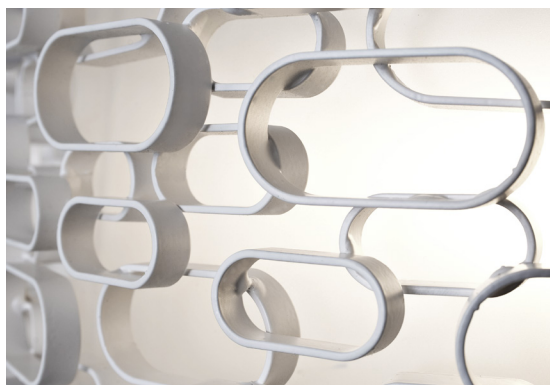

Glamour, modern *seduction.*

design Dodo Arslan
terzani.com

TERZANI
LA LUCE PENSATA

Product Name
Glamour
chandelier

Materials
metal

Finishes | Code

-  white
ON16S E8 C8
-  nickel
ON16S E7 C8
-  gold plated
ON16S L6 C8

Body

Light source
230-240V ~ 50/60Hz

 LED
3 x 4W E14 dimmable

dimming options

 all systems

Canopy

Glamour's randomly interspersed rings imbue this design with a seductiveness rarely applied to geometric shapes. Whether finished in gold, nickel or white, the diffused light emanating behind Glamour's rings bathes the surrounding area in a soft, sensuous glow. Available as a wall sconce, table lamp or pendant, glamour can provide subtle accents or act as the focal point of a room. Design Dodo Arslan.

Glamour's randomly interspersed rings imbue this design with a seductiveness rarely applied to geometric shapes. Whether finished in gold, nickel or white, the diffused light emanating behind Glamour's rings bathes the surrounding area in a soft, sensuous glow. Available as a wall sconce, table lamp or pendant, glamour can provide subtle accents or act as the focal point of a room. Design Dodo Arslan.

 all systems

Canopy

Glamour's randomly interspersed rings imbue this design with a seductiveness rarely applied to geometric shapes. Whether finished in gold, nickel or white, the diffused light emanating behind Glamour's rings bathes the surrounding area in a soft, sensuous glow. Available as a wall sconce, table lamp or pendant, glamour can provide subtle accents or act as the focal point of a room. Design Dodo Arslan.