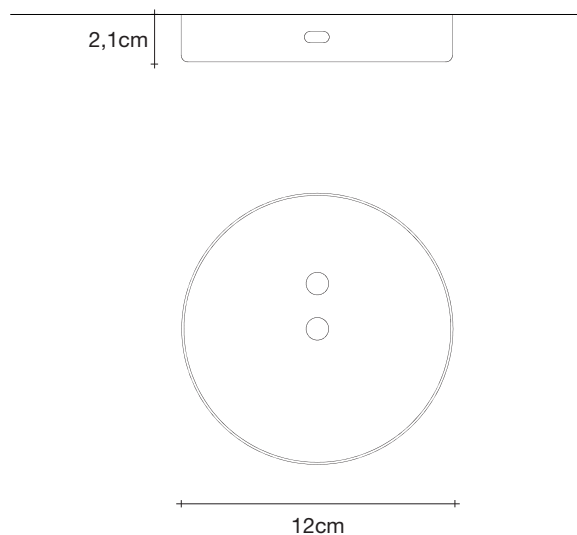

Body

Light source
230-240V ~ 50/60Hz

 LED
3 x 4W E14 dimmable

dimming options

 all systems

Canopy

Glamour's randomly interspersed rings imbue this design with a seductiveness rarely applied to geometric shapes. Whether finished in gold, nickel or white, the diffused light emanating behind Glamour's rings bathes the surrounding area in a soft, sensuous glow. Available as a wall sconce, table lamp or pendant, glamour can provide subtle accents or act as the focal point of a room. Design Dodo Arslan.