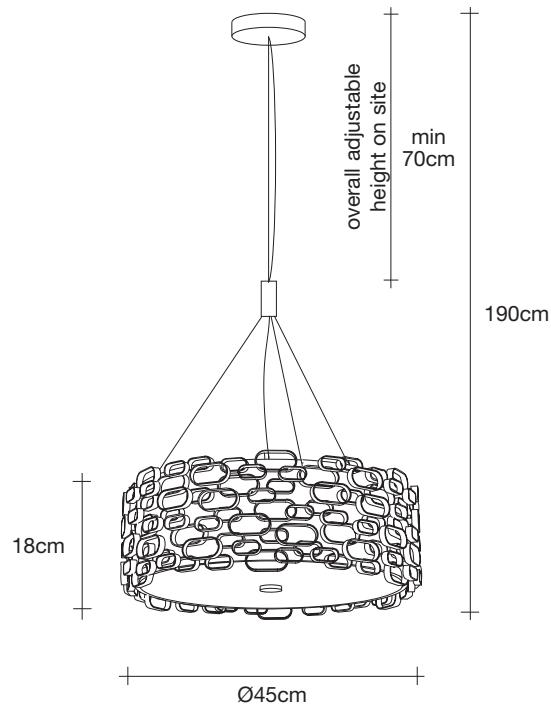

Body

Light source
230-240V ~ 50/60Hz

 LED
3 x 4W E14 dimmable

dimming options

 all systems

Canopy

Glamour's randomly interspersed rings imbue this design with a seductiveness rarely applied to geometric shapes. Whether finished in gold, nickel or white, the diffused light emanating behind Glamour's rings bathes the surrounding area in a soft, sensuous glow. Available as a wall sconce, table lamp or pendant, glamour can provide subtle accents or act as the focal point of a room. Design Dodo Arslan.