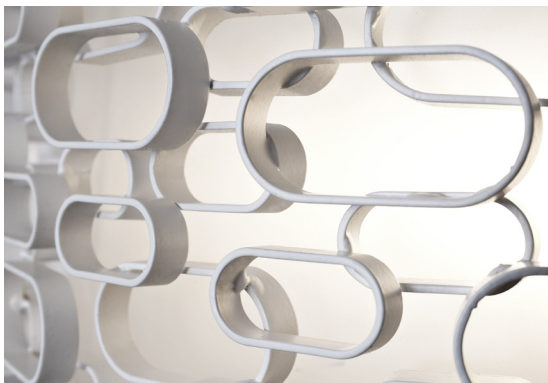

Body

Light source

230-240V ~ 50/60Hz

LED
3 x 4W E14 dimmable

dimmable options

all systems