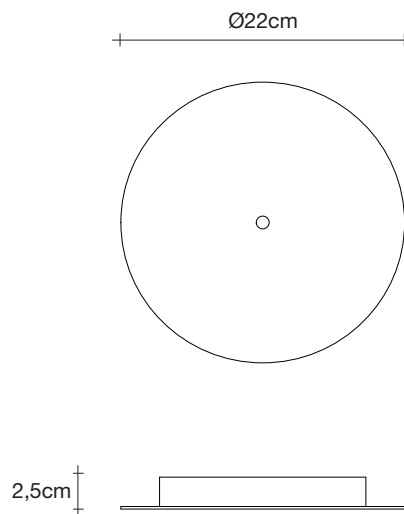

Canopy

Glamour's randomly interspersed rings imbue this design with a seductiveness rarely applied to geometric shapes. Whether finished in gold, nickel or white, the diffused light emanating behind Glamour's rings bathes the surrounding area in a soft, sensuous glow. Available as a wall sconce, table lamp or pendant, glamour can provide subtle accents or act as the focal point of a room. Design Dodo Arslan.