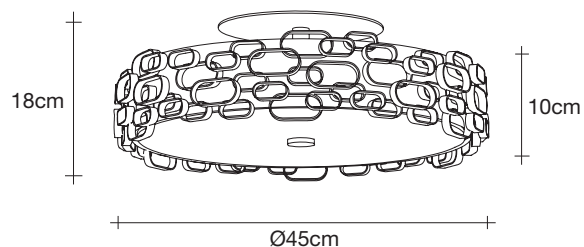

Body

Light source

230-240V ~ 50/60Hz

LED
3 x 4W E14 dimmable

dimmable options

all systems