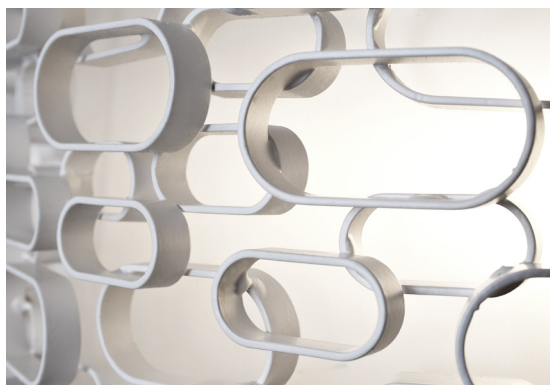

Body

Light source options

230-240V ~ 50/60Hz

HALOGEN
48W R7s

or

LED integrated
13W 1025 lm
3000K

dimnable options

all systems
IGBT

Glamour's randomly interspersed rings imbue this design with a seductiveness rarely applied to geometric shapes. Whether finished in gold, nickel or white, the diffused light emanating behind Glamour's rings bathes the surrounding area in a soft, sensuous glow. Available as a wall sconce, table lamp or pendant, glamour can provide subtle accents or act as the focal point of a room. Design Dodo Arslan.