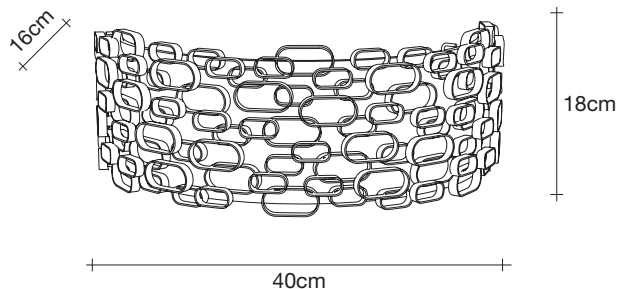

Body

Light source options

230-240V ~ 50/60Hz

HALOGEN
48W R7s

or

LED integrated
13W 1025 lm
3000K

dimnable options

all systems
IGBT

Glamour's randomly interspersed rings imbue this design with a seductiveness rarely applied to geometric shapes. Whether finished in gold, nickel or white, the diffused light emanating behind Glamour's rings bathes the surrounding area in a soft, sensuous glow. Available as a wall sconce, table lamp or pendant, glamour can provide subtle accents or act as the focal point of a room. Design Dodo Arslan.